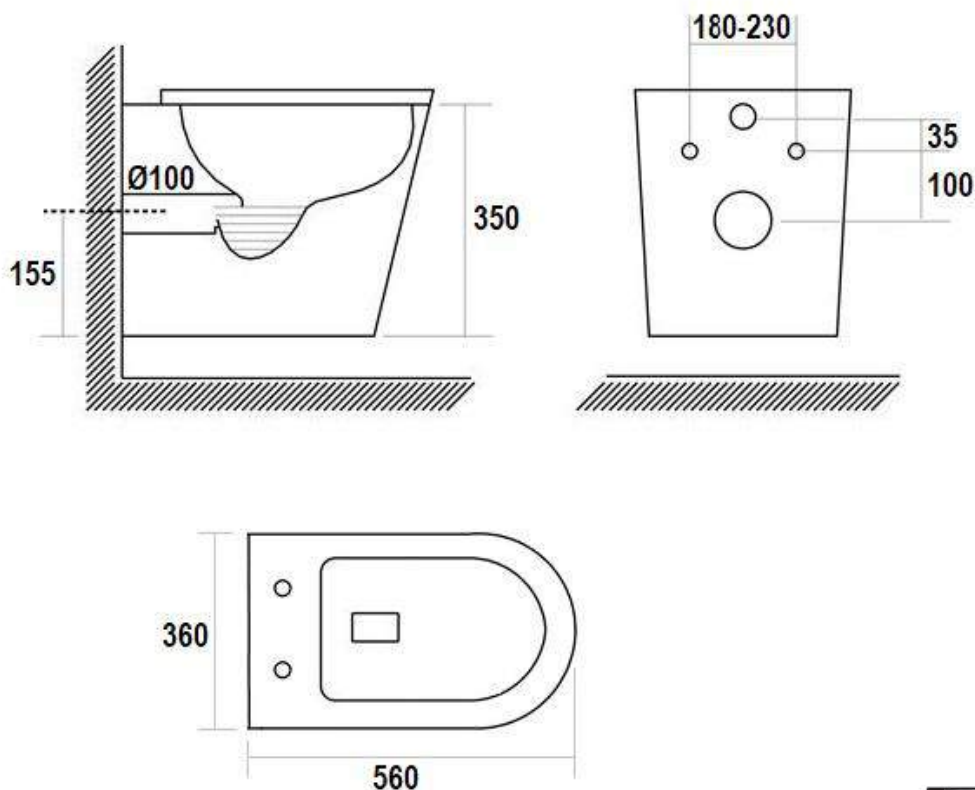

## RIMLESS WALL HUNG TOILET PAN

- WHP01MW
- Matte white
- 15-year ceramic warranty
- 1-year seat warranty
- Top entry fixing point WELS
- 4 star
- 3.4L average flush

- Product should be inspected prior to installation for surface damages.
- All plumbing fittings should be installed by a qualified plumber in accordance with state laws.

### Please note:

Dimensions are approximate. Information provided in this installation guide is representative of the actual product available at the time of printing. Due to our policy of continuous product development the design and specifications depicted are subject to change without notice. Please confirm all particulars with your sales consultant prior to purchase.