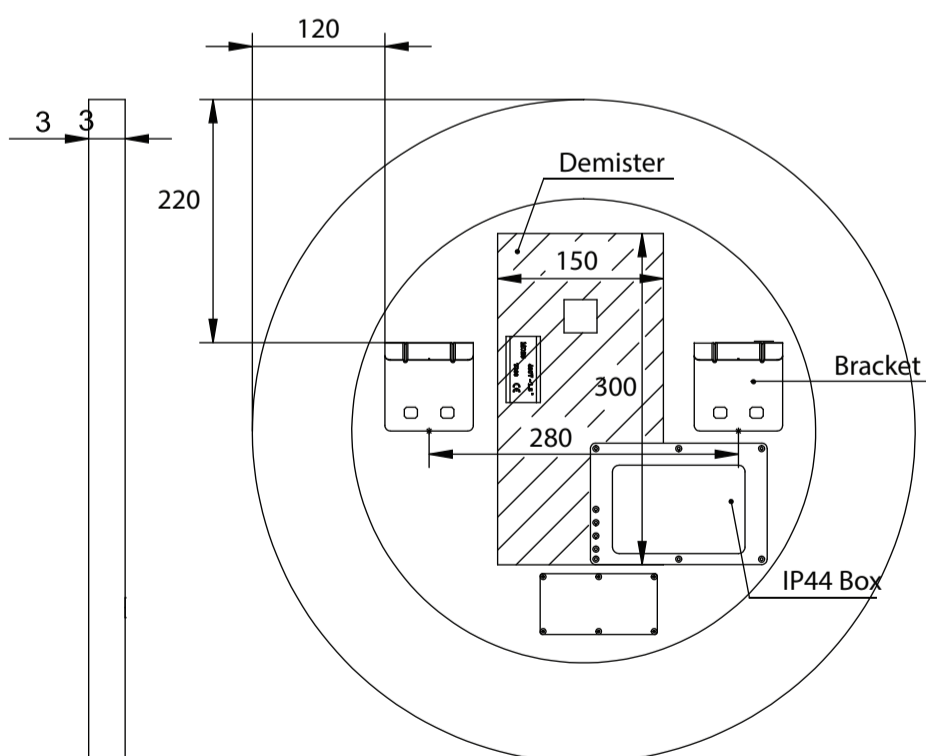

MDF Coloured Frame Options:

- Matt White ☐
- Matt Black ☒

WARRANTY
5 years

*Conditions apply

To clean this mirror, wipe it with a soft microfiber cloth or a lint free cloth that has been rinsed in warm water and wrung out well, then rub the mirror gently with a soft dry cloth.

PLEASE do not use glass or window cleaner, or other cleaners with chemical agents. These may damage the silver coating and brown marks can result.

Please confirm all particulars with your sales consultant or refer to our website for more information prior to purchase.