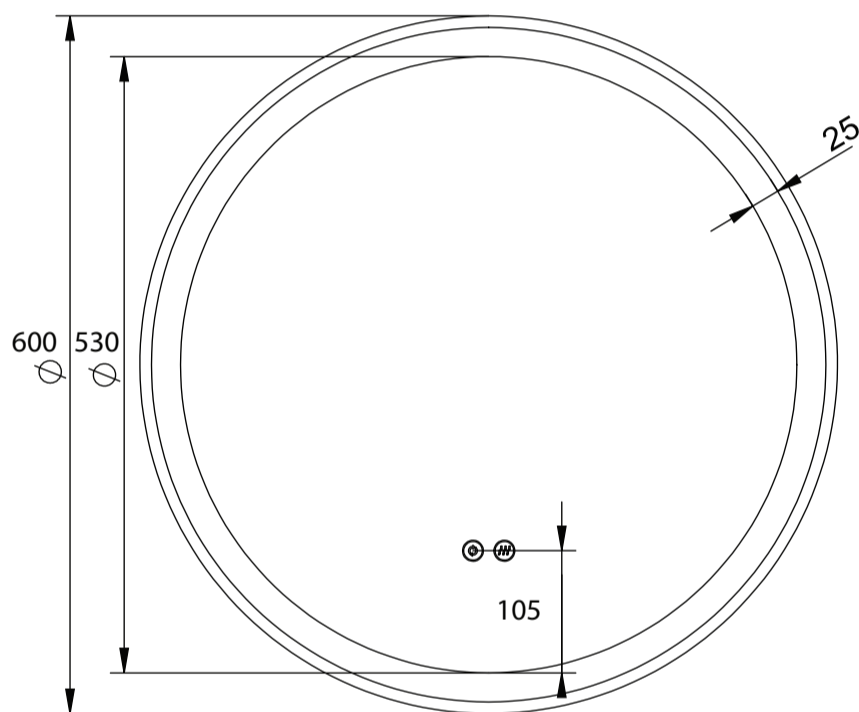

MDF Coloured Frame Options:

- Matt White ☐
- Matt Black ☒

WARRANTY
5 years

*Conditions apply

To clean this mirror, wipe it with a soft microfiber cloth or a lint free cloth that has been rinsed in warm water and wrung out well, then rub the mirror gently with a soft dry cloth.

PLEASE do not use glass or window cleaner, or other cleaners with chemical agents. These may damage the silver coating and brown marks can result.

Please confirm all particulars with your sales consultant or refer to our website for more information prior to purchase.