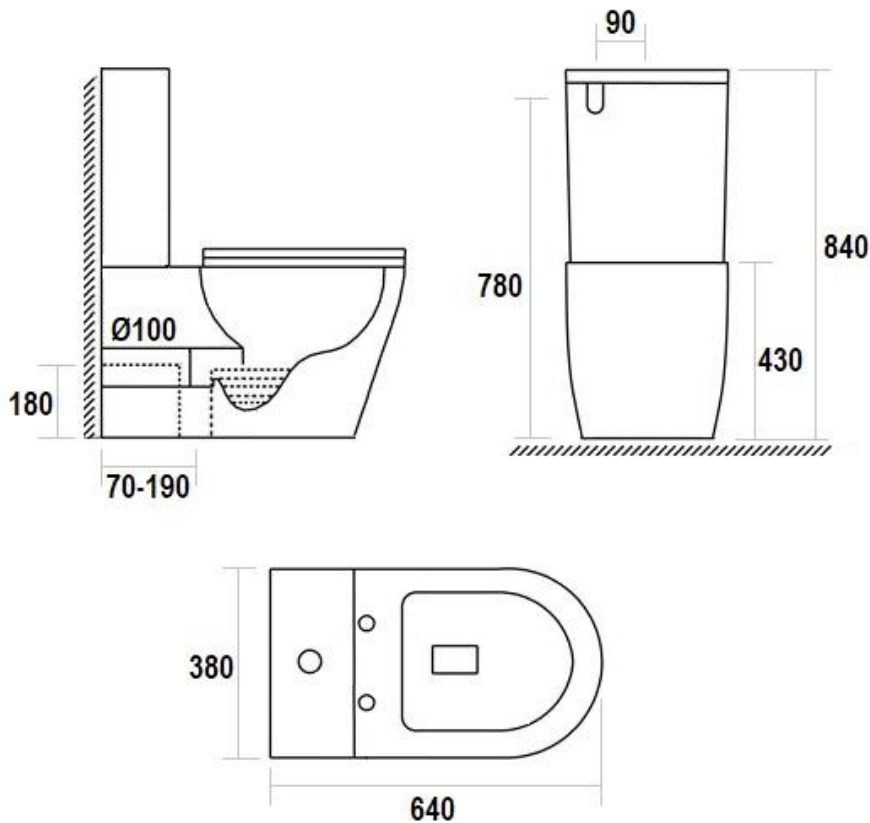

Please note:

Dimensions are approximate. Information provided in this installation guide is representative of the actual product available at the time of printing. Due to our policy of continuous product development the design and specifications depicted are subject to change without notice. Please confirm all particulars with your sales consultant prior to purchase.

BATHROOM FURNITURE
FIFTH
AVENUE