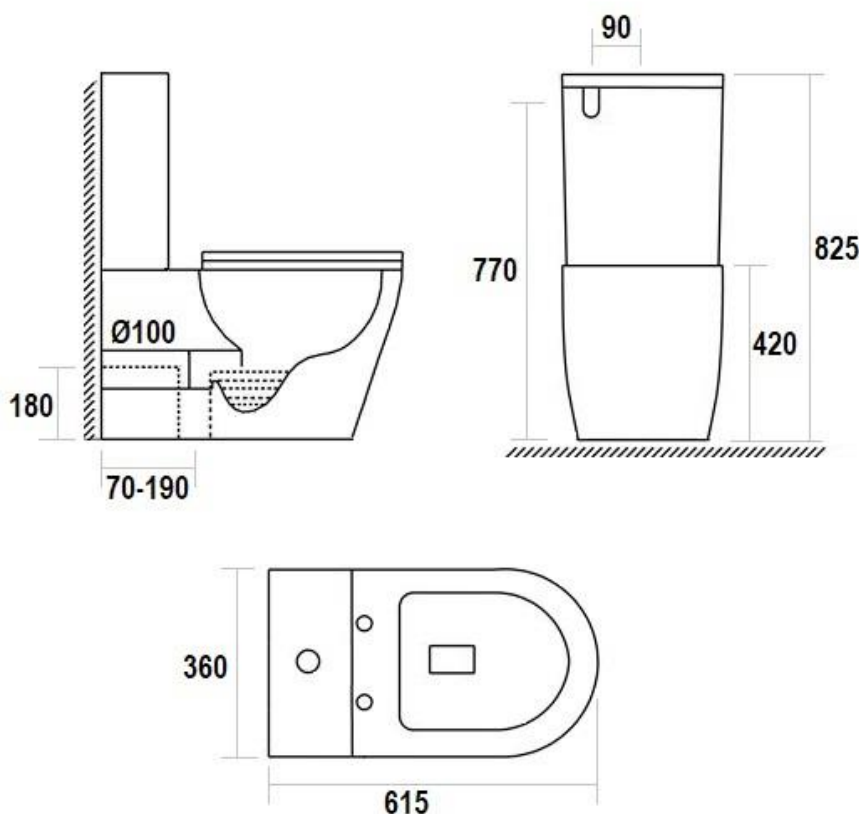

- WC003
- Gloss white
- Nano glazed
- 15-year ceramic warranty
- 8-year cistern warranty
- 1-year seat warranty
- 70-190mm S-trap provided
- WELS
- 4 star
- 3.4L average flush

- Product should be inspected prior to installation for surface damages.
- All plumbing fittings should be installed by a qualified plumber in accordance with state laws.