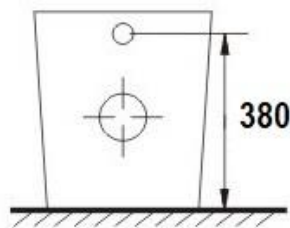

1. CFP003
   - Gloss white
   - Nano glazed
   - 15-year ceramic warranty
   - 1-year seat warranty
   - 75-120mm S-trap provided WELS
   - 4 star
   - 3.4L average flush
3. Suitable for all concealed cisterns

- Product should be inspected prior to installation for surface damages.
- All plumbing fittings should be installed by a qualified plumber in accordance with state laws.