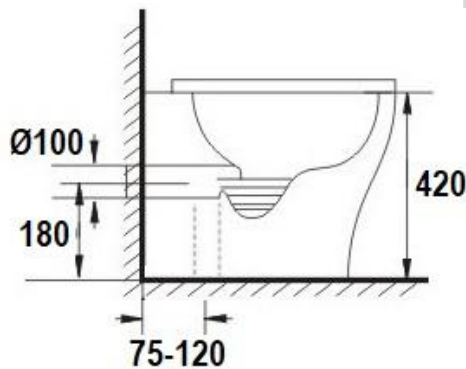

1. CFP003
   - Gloss white
   - Nano glazed
   - 15-year ceramic warranty
   - 1-year seat warranty
   - 75-120mm S-trap provided WELS
   - 4 star
   - 3.4L average flush
3. Suitable for all concealed cisterns

- Product should be inspected prior to installation for surface damages.
- All plumbing fittings should be installed by a qualified plumber in accordance with state laws.