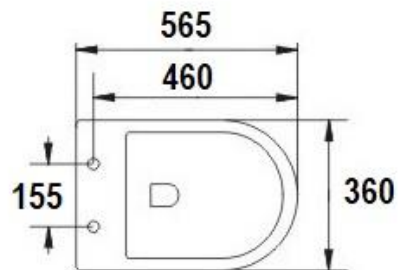

1. CFP003
   - Gloss white
   - Nano glazed
   - 15-year ceramic warranty
   - 1-year seat warranty
   - 75-120mm S-trap provided WELS
   - 4 star
   - 3.4L average flush
3. Suitable for all concealed cisterns

- Product should be inspected prior to installation for surface damages.
- All plumbing fittings should be installed by a qualified plumber in accordance with state laws.