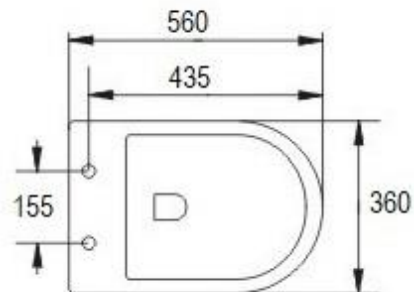

## TORNADO FLUSH TOILET PAN

- CFP001
  - Gloss white
  - Nano glazed
  - 15-year ceramic warranty
  - 1-year seat warranty
  - 75-120mm S-trap provided
  - WELS
  - 4 star
  - 3.4L average flush
- 
- Suitable for all concealed cisterns

### Please note:

Dimensions are approximate. Information provided in this installation guide is representative of the actual product available at the time of printing. Due to our policy of continuous product development the design and specifications depicted are subject to change without notice. Please confirm all particulars with your sales consultant prior to purchase.