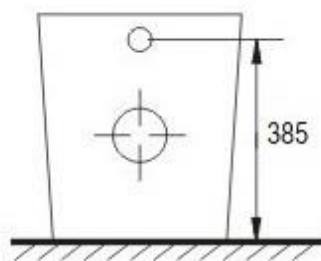

Please note:

Dimensions are approximate. Information provided in this installation guide is representative of the actual product available at the time of printing. Due to our policy of continuous product development the design and specifications depicted are subject to change without notice. Please confirm all particulars with your sales consultant prior to purchase.

BATHROOM FURNITURE
FIFTH
AVENUE