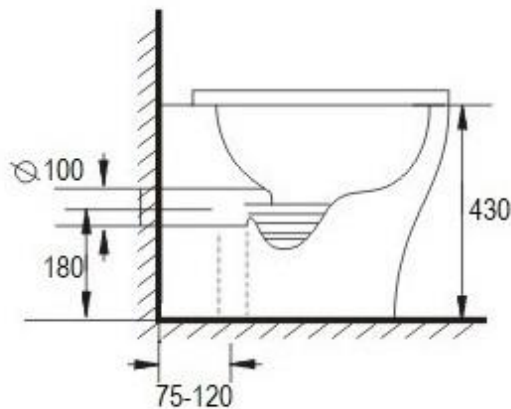

Please note:

Dimensions are approximate. Information provided in this installation guide is representative of the actual product available at the time of printing. Due to our policy of continuous product development the design and specifications depicted are subject to change without notice. Please confirm all particulars with your sales consultant prior to purchase.

BATHROOM FURNITURE
FIFTH
AVENUE