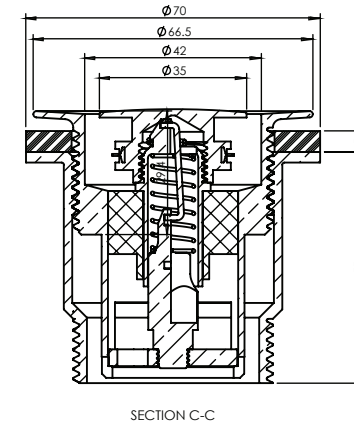

BATH POP DOWN® 40mm

PLUG & WASTES

- ✔ Suitable for bath and spa applications
- ✔ Innovative quick remove cartridge
- ✔ Lifetime replacement guarantee on cartridge
- ✔ World Wide Patent Granted or Pending
- ✔ Available in a range of finishes

CODE	OUTLET SIZE	FINISH	CTN QTY
21811.01	40mm	Chrome	36

ITEM	PART No.	DESCRIPTION	QTY.
1	100114	BATH POP DOWN BODY	1
2	100083	FLANGE BATH POP DOWN	1
3	100082	RUBBER WASHER	1
4	100084	POP DOWN VALVE WITH UPSIDE DOWN SPRING	1