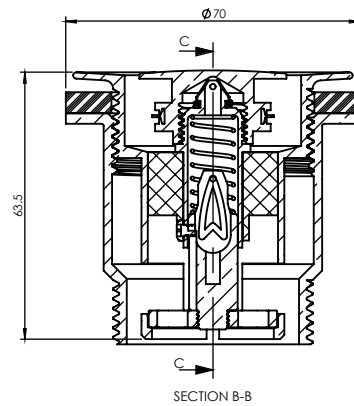

BATH POP DOWN® 40mm

PLUG & WASTES

- ✔ Suitable for bath and spa applications
- ✔ Innovative quick remove cartridge
- ✔ Lifetime replacement guarantee on cartridge
- ✔ World Wide Patent Granted or Pending
- ✔ Available in a range of finishes

CODE	OUTLET SIZE	FINISH	CTN QTY
21811.01	40mm	Chrome	36

ITEM	PART No.	DESCRIPTION	QTY.
1	100114	BATH POP DOWN BODY	1
2	100083	FLANGE BATH POP DOWN	1
3	100082	RUBBER WASHER	1
4	100084	POP DOWN VALVE WITH UPSIDE DOWN SPRING	1