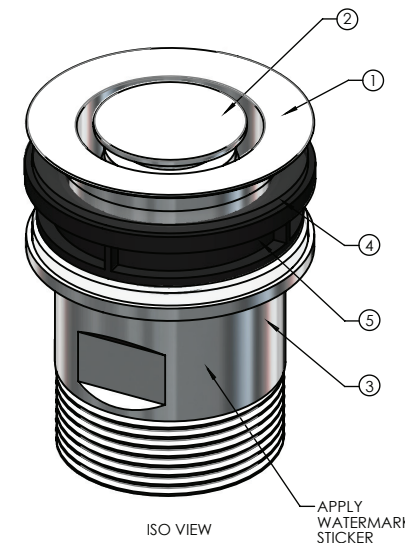

PRODUCT SPECIFICATION SHEET

ITEM	PART No.	DESCRIPTION	QTY.
1	100206	FLANGE POP DOWN 60mm DIA	1
2	100024	POP DOWN VALVE WITH UPSIDE DOWN SPRING	1
3	100018	BACK NUT FOR POP DOWN 32mm	1
4	100219	POP DOWN DELUX WASHER	2
5	100056	SPACER FOR POP DOWN	1

BASIN POP DOWN® 40mm

PLUG & WASTES

- ✔ Suits basins with 32mm or 40mm outlet with or without overflow
- ✔ Innovative quick remove cartridge
- ✔ Lifetime replacement guarantee on cartridge
- ✔ World Wide Patent Granted or Pending
- ✔ Available in a range of finishes

CODE	OUTLET SIZE	FINISH	CTN QTY
21801.01	40mm	Chrome	32

Available Finishes