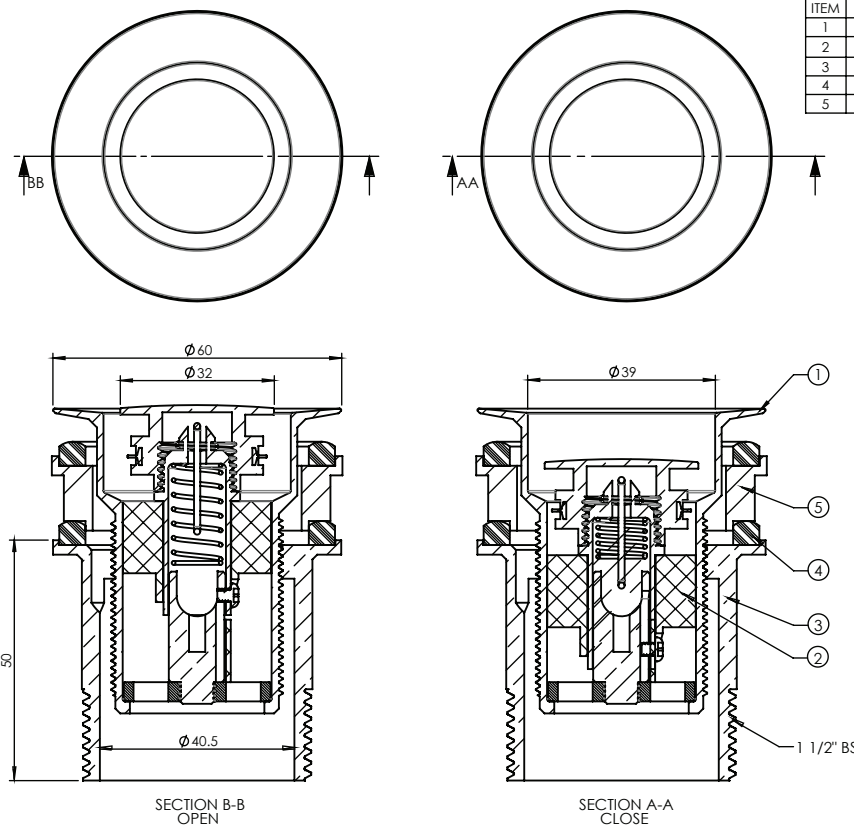

PRODUCT SPECIFICATION SHEET

ITEM	PART No.	DESCRIPTION	QTY.
1	100206	FLANGE POP DOWN 60mm DIA	1
2	100024	POP DOWN VALVE WITH UPSIDE DOWN SPRING	1
3	100018	BACK NUT FOR POP DOWN 32mm	1
4	100219	POP DOWN DELUX WASHER	2
5	100056	SPACER FOR POP DOWN	1

BASIN POP DOWN® 40mm

PLUG & WASTES

- ✔ Suits basins with 32mm or 40mm outlet with or without overflow
- ✔ Innovative quick remove cartridge
- ✔ Lifetime replacement guarantee on cartridge
- ✔ World Wide Patent Granted or Pending
- ✔ Available in a range of finishes

CODE	OUTLET SIZE	FINISH	CTN QTY
21801.01	40mm	Chrome	32

Available Finishes