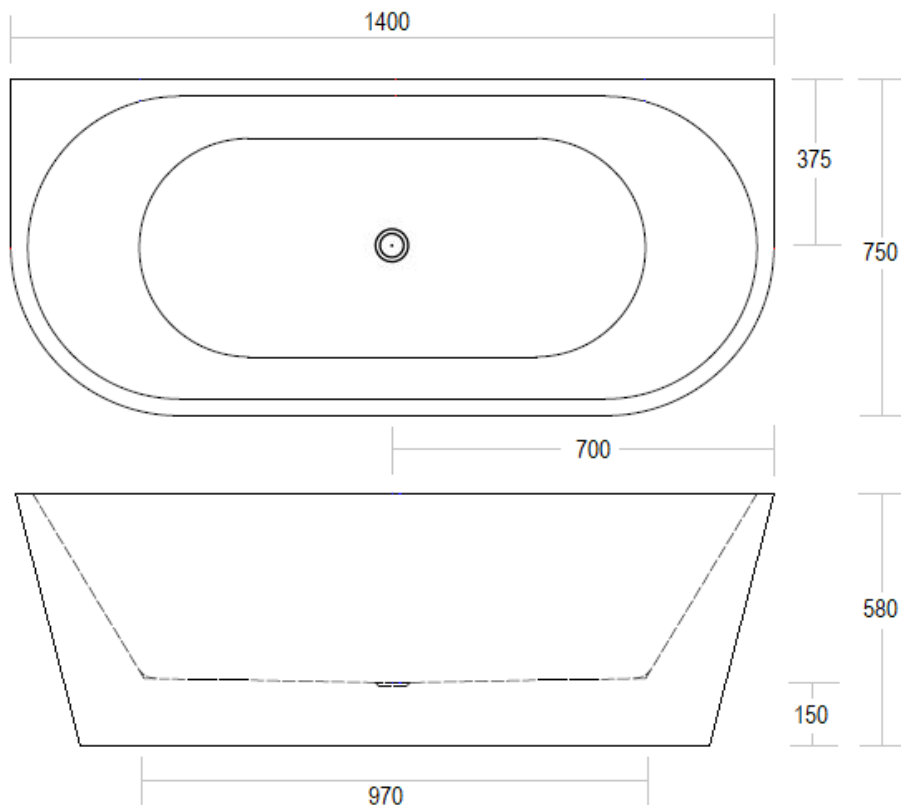

AMELIE

www.eosbathware.com.au

1400MM BACK TO WALL BATH

- AM1400
- 1400x750x580mm
- Lucite acrylic
- No overflow
- 40mm waste required
- 10-year residential warranty

- Product should be inspected prior to installation for surface damages.
- Clean with soapy water or a mild detergent and a soft cloth and rinse with warm water.
- All plumbing fitting should be installed by a qualified plumber in accordance with state laws.

Please note:

Dimensions are approximate. Information provided in this installation guide is representative of the actual product available at the time of printing. Due to our policy of continuous product development the design and specifications depicted are subject to change without notice. Please confirm all particulars with your sales consultant prior to purchase.

BATHROOM FURNITURE
FIFTH
AVENUE